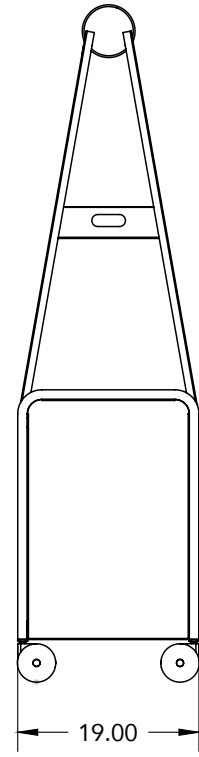

**OVERVIEW**

The Cascade series provides storage for a wide variety of items. The Mid-Case Spiral Noteboard is a medium width cabinet in the Cascade grouping, measuring in at 70.75" tall, 28.75" wide and 19" deep.

**MATERIALS**

The end panels are made of 18-gauge 1" square tubing, welded flush to an 18-gauge end panel. The inside of each end panel is reinforced by 22-gauge hat channels. These hat channels are dual purpose: added strength and for tote rail shelf mounting. The dome top is 18-gauge formed and welded construction, bolted to each end panel and rear panel with a total of 10 machine screw fasteners. The base is a durable 18-gauge steel construction formed and welded to support the entire weight of the unit squarely. Underneath is a heavy welded hat channel reinforcement. The base shelf is attached to both end panels using 4 machine screw fasteners. The rear panel is 18-gauge steel reinforced with up to three vertical hat channels. Two grommet holes (a lower and upper) are punched for convenient wire management and electronic storage. Casters are 4" in diameter, with 2 locking. Optional glides are 3/8" threaded stem.

The spiral noteboard comes fully assembled. The noteboard's write on surface is constructed of 16-gauge steel with a white dry erase powder paint finish. The shelf inside the noteboard is a platinum finish, with the spiral topper being a chrome finish.

**DIMENSIONS**

Model	Description	D"	W"	H"	WT
<b>Shelves</b>					
211T00000P	Spiral noteboard, open w/shelves	19	29	70.75	78
221T00000P	Spiral noteboard, doors w/shelves	19	29	70.75	89

**STANDARD END PANEL COLOR OPTIONS**