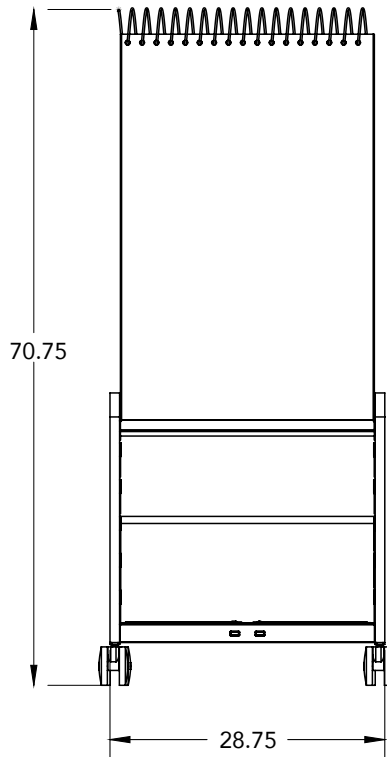

**OVERVIEW**

The Cascade series provides storage for a wide variety of items. The Mid-Case Spiral Noteboard is a medium width cabinet in the Cascade grouping, measuring in at 70.75" tall, 28.75" wide and 19" deep.

**MATERIALS**

The end panels are made of 18-gauge 1" square tubing, welded flush to an 18-gauge end panel. The inside of each end panel is reinforced by 22-gauge hat channels. These hat channels are dual purpose: added strength and for tote rail shelf mounting. The dome top is 18-gauge formed and welded construction, bolted to each end panel and rear panel with a total of 10 machine screw fasteners. The base is a durable 18-gauge steel construction formed and welded to support the entire weight of the unit squarely. Underneath is a heavy welded hat channel reinforcement. The base shelf is attached to both end panels using 4 machine screw fasteners. The rear panel is 18-gauge steel reinforced with up to three vertical hat channels. Two grommet holes (a lower and upper) are punched for convenient wire management and electronic storage. Casters are 4" in diameter, with 2 locking. Optional glides are 3/8" threaded stem.

The spiral noteboard comes fully assembled. The noteboard's write on surface is constructed of 16-gauge steel with a white dry erase powder paint finish. The shelf inside the noteboard is a platinum finish, with the spiral topper being a chrome finish.

**DIMENSIONS**

Model	Description	D"	W"	H"	WT
<b>Shelves</b>					
211T00000P	Spiral noteboard, open w/shelves	19	29	70.75	78
221T00000P	Spiral noteboard, doors w/shelves	19	29	70.75	89

**STANDARD END PANEL COLOR OPTIONS**